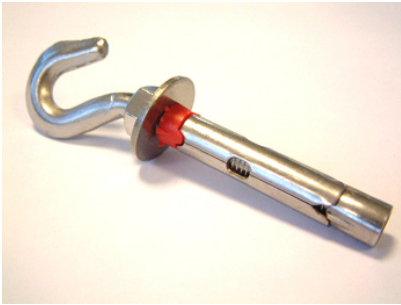

## Reido studs with stainless steel hook

Reido tacos with stainless steel hook.

### Technical information

| Código         | Ref. | Broca mm. | Profun. Taladro | Rosca met. | Cant. Caja |
|----------------|------|-----------|-----------------|------------|------------|
| 180115006045CG | 8C   | Ø 8       | 45              | M6         | 100        |
| 180115008060CG | 10C  | Ø 10      | 60              | M8         | 100        |
| 180115010070CG | 12C  | Ø 12      | 70              | M10        | 50         |