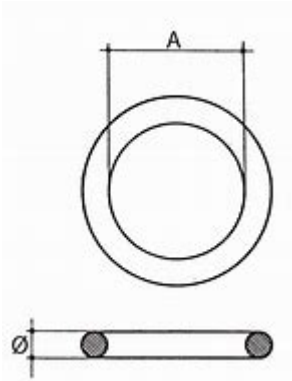

AISI-316 stainless steel welded ring

Technical information

| DIMENSIONES | | | |
|-------------|----|-------|--|
| D | Ø | A | |
| 5 | 35 | 0.015 | |
| 5 | 40 | 0.02 | |
| 5 | 45 | 0.02 | |
| 6 | 52 | 0.03 | |
| 6 | 62 | 0.04 | |
| 6 | 72 | 0.05 | |
| 8 | 86 | 0.1 | |
| 9 | 98 | 0.11 | |