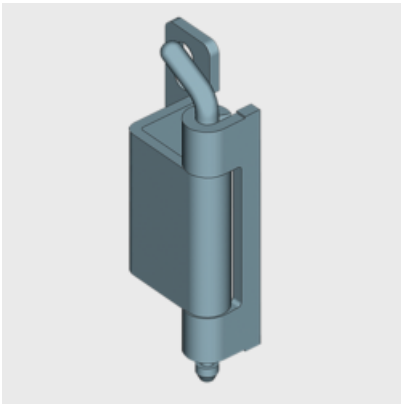

Invisible weld/screwable stainless steel hinge Program 1032, 1069

Stainless steel hinge

PROGRAM 1032,1069

[PDF catalog access](#)

Technical information

Bisagra 1.4301			
	1032-U2	1031-U2	
Bisagra 1.4301			
Atornillable	1069-U4	soldable	1069-U3