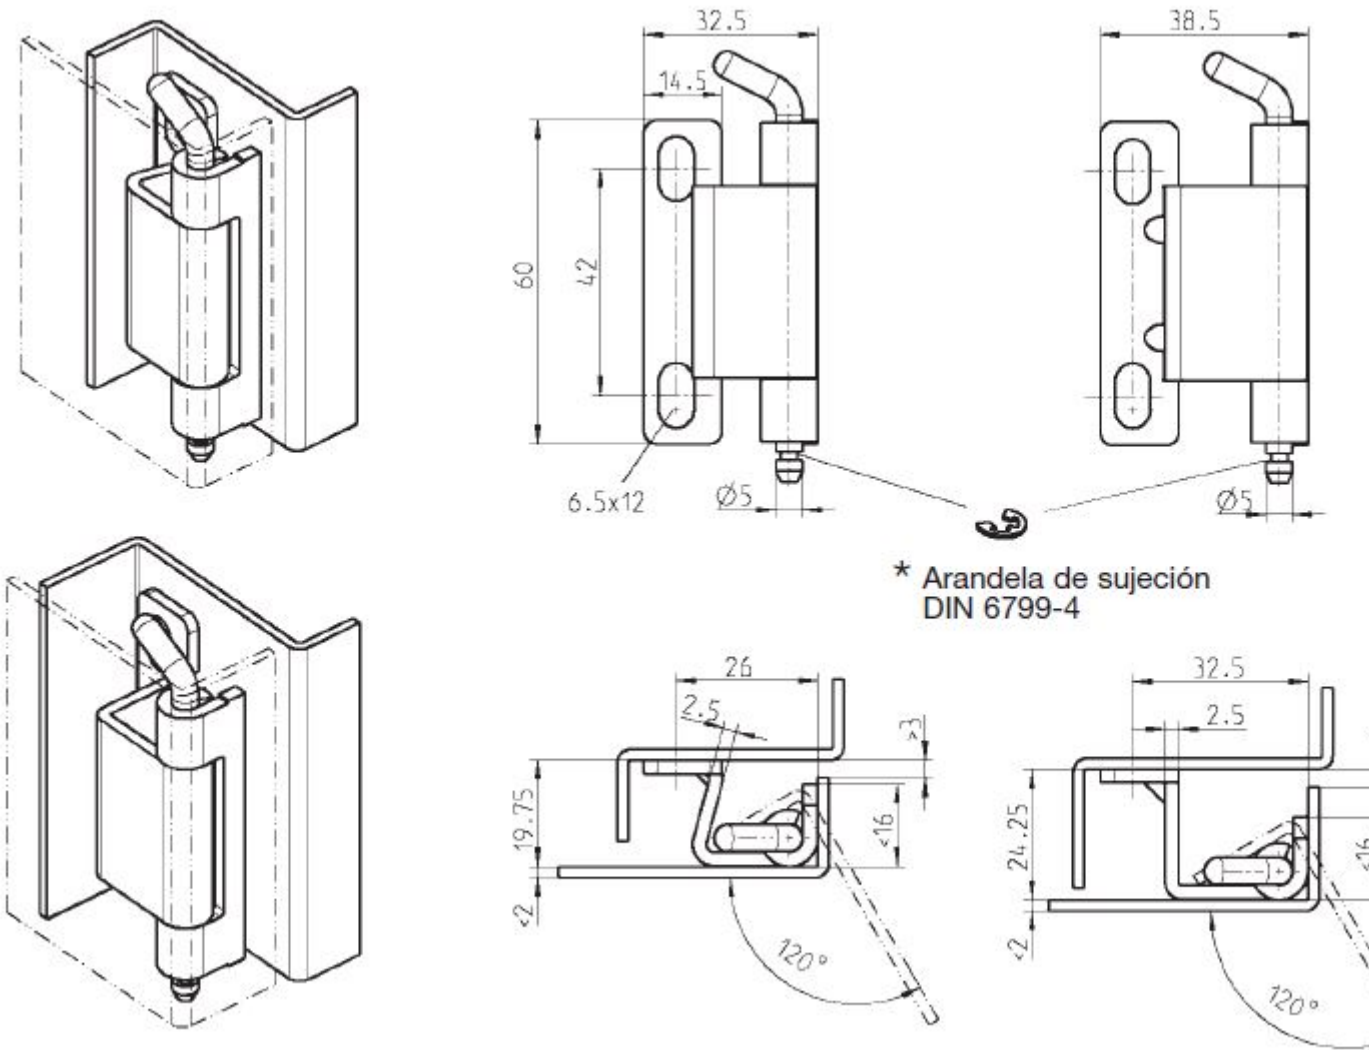

Invisible weld/screwable stainless steel hinge Program 1032, 1069

Stainless steel hinge

PROGRAM 1032,1069

[PDF catalog access](#)

Technical information

Bisagra 1.4301			
	1032-U2	1031-U2	
Bisagra 1.4301			
Atornillable	1069-U4	soldable	1069-U3