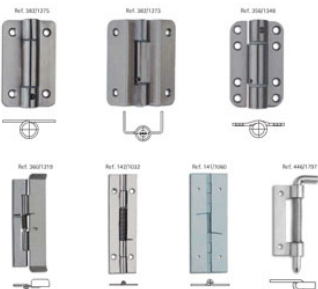

Spring hinges in stainless steel AISI 304

AISI 304 stainless steel spring hinges

Image not found or type unknown

Technical information

| Código | Ref. | Medidas | Agjeros xØmm | Tornillo |
|----------------|----------|-------------|--------------|----------|
| 443153821275 | 382/1275 | 90x50x2 | 4x6 | 4,5x25 |
| | 382/1273 | 90x48x2 | 4x6 | 4,5x25 |
| | 356/1384 | 95x60x3 | 8x7 | 5x25 |
| | 360/1219 | 68x26x0,8 | ----- | ----- |
| | 142/1032 | 25x1,2x90 | 4x3 | 3x16 |
| | 141/1060 | 56x1,2x150 | 4x3 | 3x16 |
| 18011414461797 | 446/1797 | 60x18x2,5x6 | 2x4,5 | 4x20 |