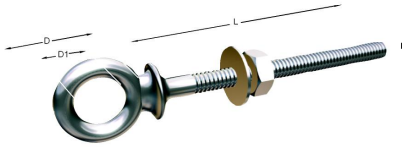

Eyebolt with nut and washer

Eyebolt with long spike with nut and washer in AISI-316 stainless steel

Technical information

Dimensiones			
Medida	Ø	Ø1	A
6x40	12	22	40
6x60	12	22	60
6x80	12	22	80
8x60	14	27	60
8x80	14	27	80
8x100	14	27	100
10x100	16	31	100
12x120	18	36	120