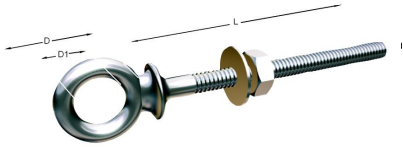

## Eyebolt with nut and washer

Eyebolt with long spike with nut and washer in AISI-316 stainless steel

### Technical information

Dimensiones			
Medida	Ø	Ø1	A
6x40	12	22	40
6x60	12	22	60
6x80	12	22	80
8x60	14	27	60
8x80	14	27	80
8x100	14	27	100
10x100	16	31	100
12x120	18	36	120