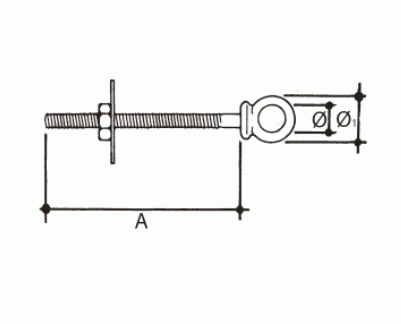

Eyebolt with nut and washer

Eyebolt with long spike with nut and washer in AISI-316 stainless steel

Technical information

Dimensiones			
Medida	Ø	Ø1	A
6x40	12	22	40
6x60	12	22	60
6x80	12	22	80
8x60	14	27	60
8x80	14	27	80
8x100	14	27	100
10x100	16	31	100
12x120	18	36	120