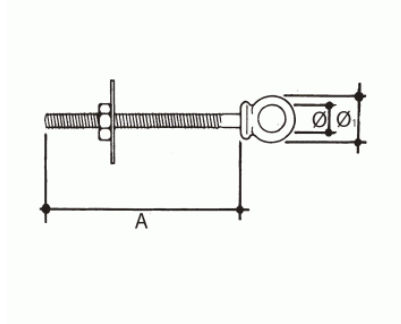

## Eyebolt with nut and washer

Eyebolt with long spike with nut and washer in AISI-316 stainless steel

### Technical information

Dimensiones			
Medida	Ø	Ø1	A
6x40	12	22	40
6x60	12	22	60
6x80	12	22	80
8x60	14	27	60
8x80	14	27	80
8x100	14	27	100
10x100	16	31	100
12x120	18	36	120