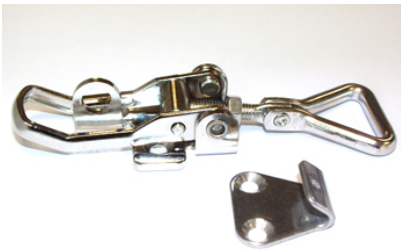

## Stainless Steel Adjustable closure

Adjustable stainless steel closure

### Technical information

Código	Medidas				
	A	B	C	D	E
44310121011	66-75	26	17	21	21
44310121012	115-125	40	22	30	29
	160-180	60	27	35	39