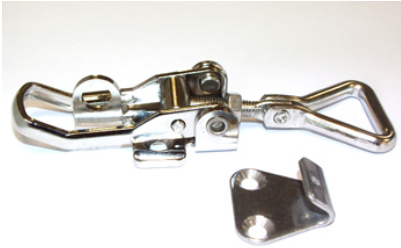

Stainless Steel Adjustable closure

Adjustable stainless steel closure

Technical information

| Código | Medidas | | | | |
|-------------|---------|----|----|----|----|
| | A | B | C | D | E |
| 44310121011 | 66-75 | 26 | 17 | 21 | 21 |
| 44310121012 | 115-125 | 40 | 22 | 30 | 29 |
| | 160-180 | 60 | 27 | 35 | 39 |