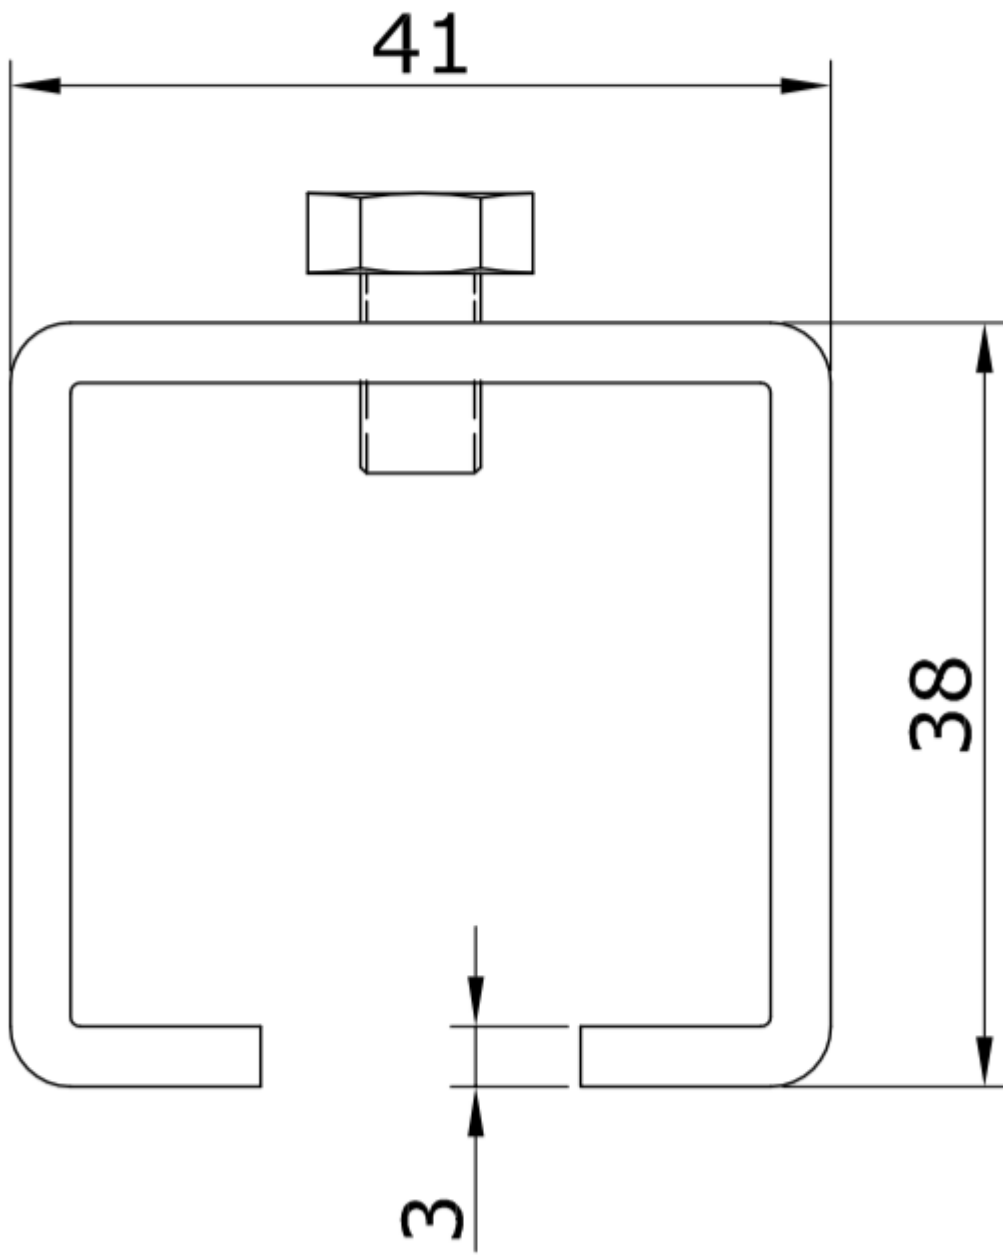

Joint for rail

Splices for stainless steel rails.

In this category of products we find three different models; the splice for **U-30**, **U-40** and **U-60** rail.

• Splice for U-30 rail

Image not found or type unknown

· Splice for U-40 rail

Image not found or type unknown

Image not found or type unknown

• Splice for U-60 rail

Image not found or type unknown

Image not found or type unknown

Technical information

Código	Ref.	Descripción	Uds. Caja
	47311	EMPALME PARA RAÍL INOX U-30	4m
	47811	EMPALME PARA RAÍL INOX U-40	3m
	47911	EMPALME PARA RAÍL INOX U-60	2m