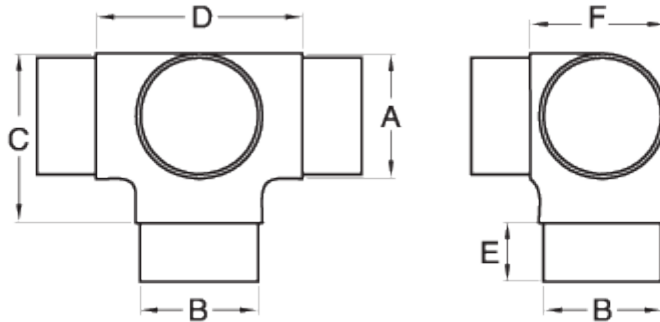

CT 204 four-outlet square

FOUR OUTPUTS SQUAD

Material: Cast stainless steel.

Quality: AISI 316.

Finish: Gloss (see satin finish).

Description: Four-output square connector with threads at the ends that ensure a perfect fit for definitive fixation using adhesive (LOCTITE 638 recommended).

Technical information

Código	Descripción	A	B	C	D
1803184CT20443	CONECTOR CRUZ ESCUADRA 316 CT-204 43	43	40	57	70
1803184CT20450	CONECTOR CRUZ ESCUADRA 316 CT-204 50,8	50.8	47.8	60	69