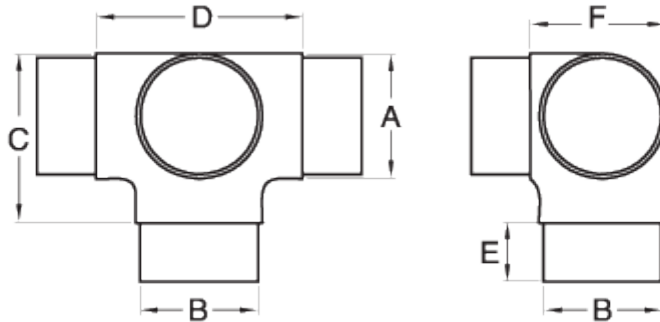

## CT 204 four-outlet square

### FOUR OUTPUTS SQUAD

**Material:** Cast stainless steel.

**Quality:** AISI 316.

**Finish:** Gloss (see satin finish).

**Description:** Four-output square connector with threads at the ends that ensure a perfect fit for definitive fixation using adhesive (LOCTITE 638 recommended).

### Technical information

Código	Descripción	A	B	C	D
1803184CT20443	CONECTOR CRUZ ESCUADRA 316 CT-204 43	43	40	57	70
1803184CT20450	CONECTOR CRUZ ESCUADRA 316 CT-204 50,8	50.8	47.8	60	69