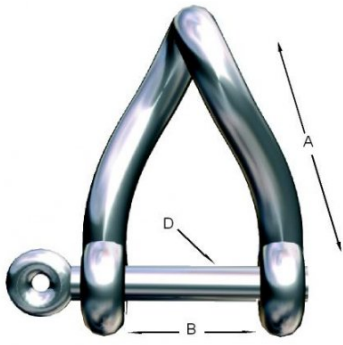

Twisted shackle in AISI-316 stainless steel

Image not found or type unknown

Technical information

Dimensiones			
Medida mm	Ø	B	A
M 4	4	8	28
M 5	5	10	36
M 6	6	12	42
M 8	8	16	55
M 10	10	20	67
M 12	12	24	82