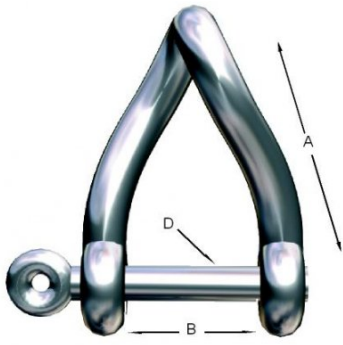

Twisted shackle in AISI-316 stainless steel

Image not found or type unknown

Technical information

| Dimensiones | | | |
|-------------|----|----|----|
| Medida mm | Ø | B | A |
| M 4 | 4 | 8 | 28 |
| M 5 | 5 | 10 | 36 |
| M 6 | 6 | 12 | 42 |
| M 8 | 8 | 16 | 55 |
| M 10 | 10 | 20 | 67 |
| M 12 | 12 | 24 | 82 |