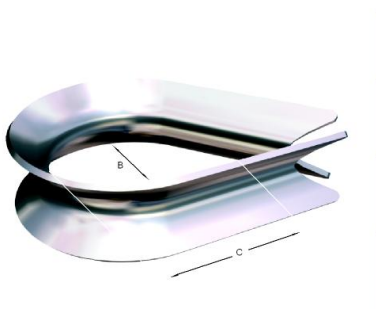

## Heart thimble in AISI-316 stainless steel

Image not found or type unknown

| Dimensiones |       |    |    |     |
|-------------|-------|----|----|-----|
| Ø cable mm  | Ø     | B  | A  | E   |
| 2           | 2     | 7  | 10 | 0.7 |
| 2.5         | 2.5   | 8  | 14 | 0.7 |
| 3           | 3     | 9  | 15 | 1   |
| 4           | 4     | 11 | 18 | 1   |
| 5           | 5     | 14 | 20 | 1.2 |
| 6           | 6     | 15 | 23 | 1.2 |
| 8           | 8     | 18 | 29 | 1.5 |
| 10          | 10    | 24 | 37 | 1.5 |
| 12          | 12    | 29 | 50 | 1.5 |
| 14          | 14    | 33 | 54 | 2   |
| 16          | 16    | 37 | 64 | 2   |
| 18          | 18    | 40 | 70 | 2.5 |
| 20          | 20    | 45 | 75 | 2.5 |
| 22-24       | 22-24 | 48 | 79 | 2.5 |
|             |       |    |    |     |