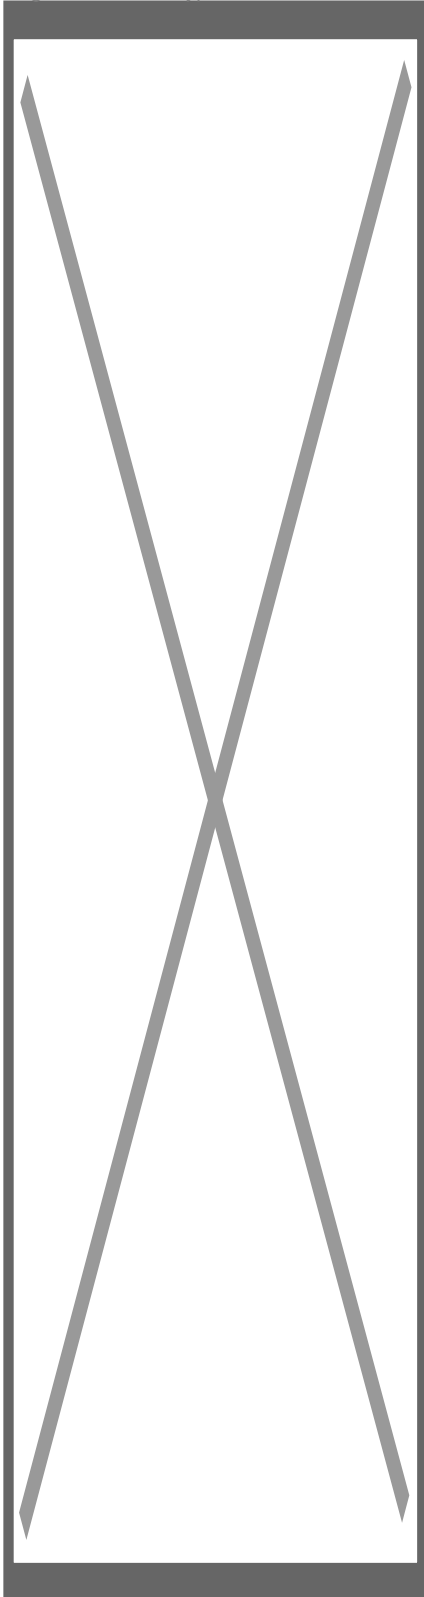

Bottom guide U-19

The **U-19** lower guide, in the same way as the end weld and central weld model, is sold in **stainless steel**.

Its basic function is to slide on the lower rails of sliding doors.

Image not found or type unknown

Technical information

Código	Ref.	Descripción	Uds. Caja
	791	GUIADOR INFERIOR INOX U-19	8