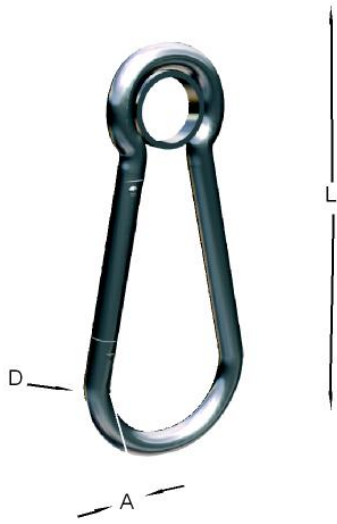

Carabiner with AISI-316 stainless steel ring

Image not found or type unknown

Technical information

Dimensiones				
Medida mm	Ø	B	C	A
40	4	4.5	6	40
50	5	7	7	50
60	6	8	8	60
70	7	9	9	70
80	8	10.5	11	80
90	9	12	12	90
100	10	14	13	100
120	11	18	16	120
160	13	20	22	160