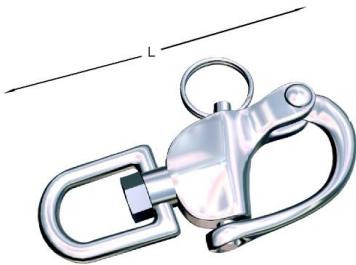

Quick carabiner with rotating shackle in AISI-316 stainless steel

Image not found or type unknown

Technical information

Dimensiones				
Medida mm	Ø	Ø	A	Peso

12	12	12	70	0.07
16	16	16	87	0.13
22	22	22	128	0.315