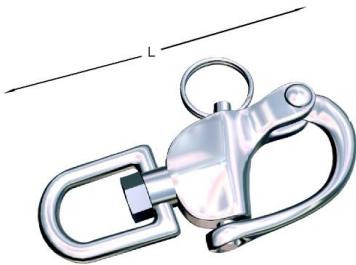

## Quick carabiner with rotating shackle in AISI-316 stainless steel

Image not found or type unknown

### Technical information

Dimensiones				
Medida mm	Ø	Ø	A	Peso

12	12	12	70	0.07
16	16	16	87	0.13
22	22	22	128	0.315