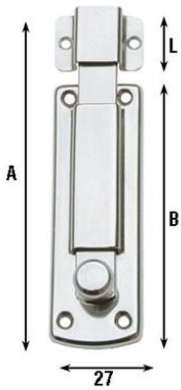

## Hinge pin with stainless steel light plane

Pin with light flat hinge in AISI 304 stainless steel

Image not found or type unknown

<b>Código</b>	<b>Dimensiones</b>	<b>A</b>	<b>B</b>	<b>L</b>	<b>nº taladros</b>	<b>Ø taladros</b>	<b>peso</b>
18011301006	8	85	67	18	6	3	40
18011301007	10	100	82	18	6	3	50