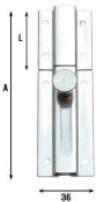

Lightweight pin crossed hinges

Light pin with crossed stainless steel hinges

Technical information

Código	Dimensiones	A	L	nº taladros	Ø taladros	peso
180113021580	8	80.5	30	6	4.1	100.5
1801130215120	12	121	45	8	4.1	148