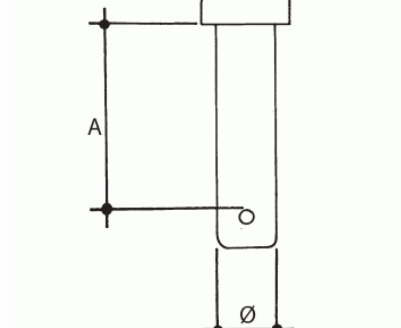

Hinge with locking ring

Hinge with locking ring

Technical information

Dimensiones		
Medida	Ø	A
5	3.5	15
6	4.8	16
8	5.8	21
10	7.8	27
12	7.8	27
14	9.8	33
16	10.8	36
20	14	43