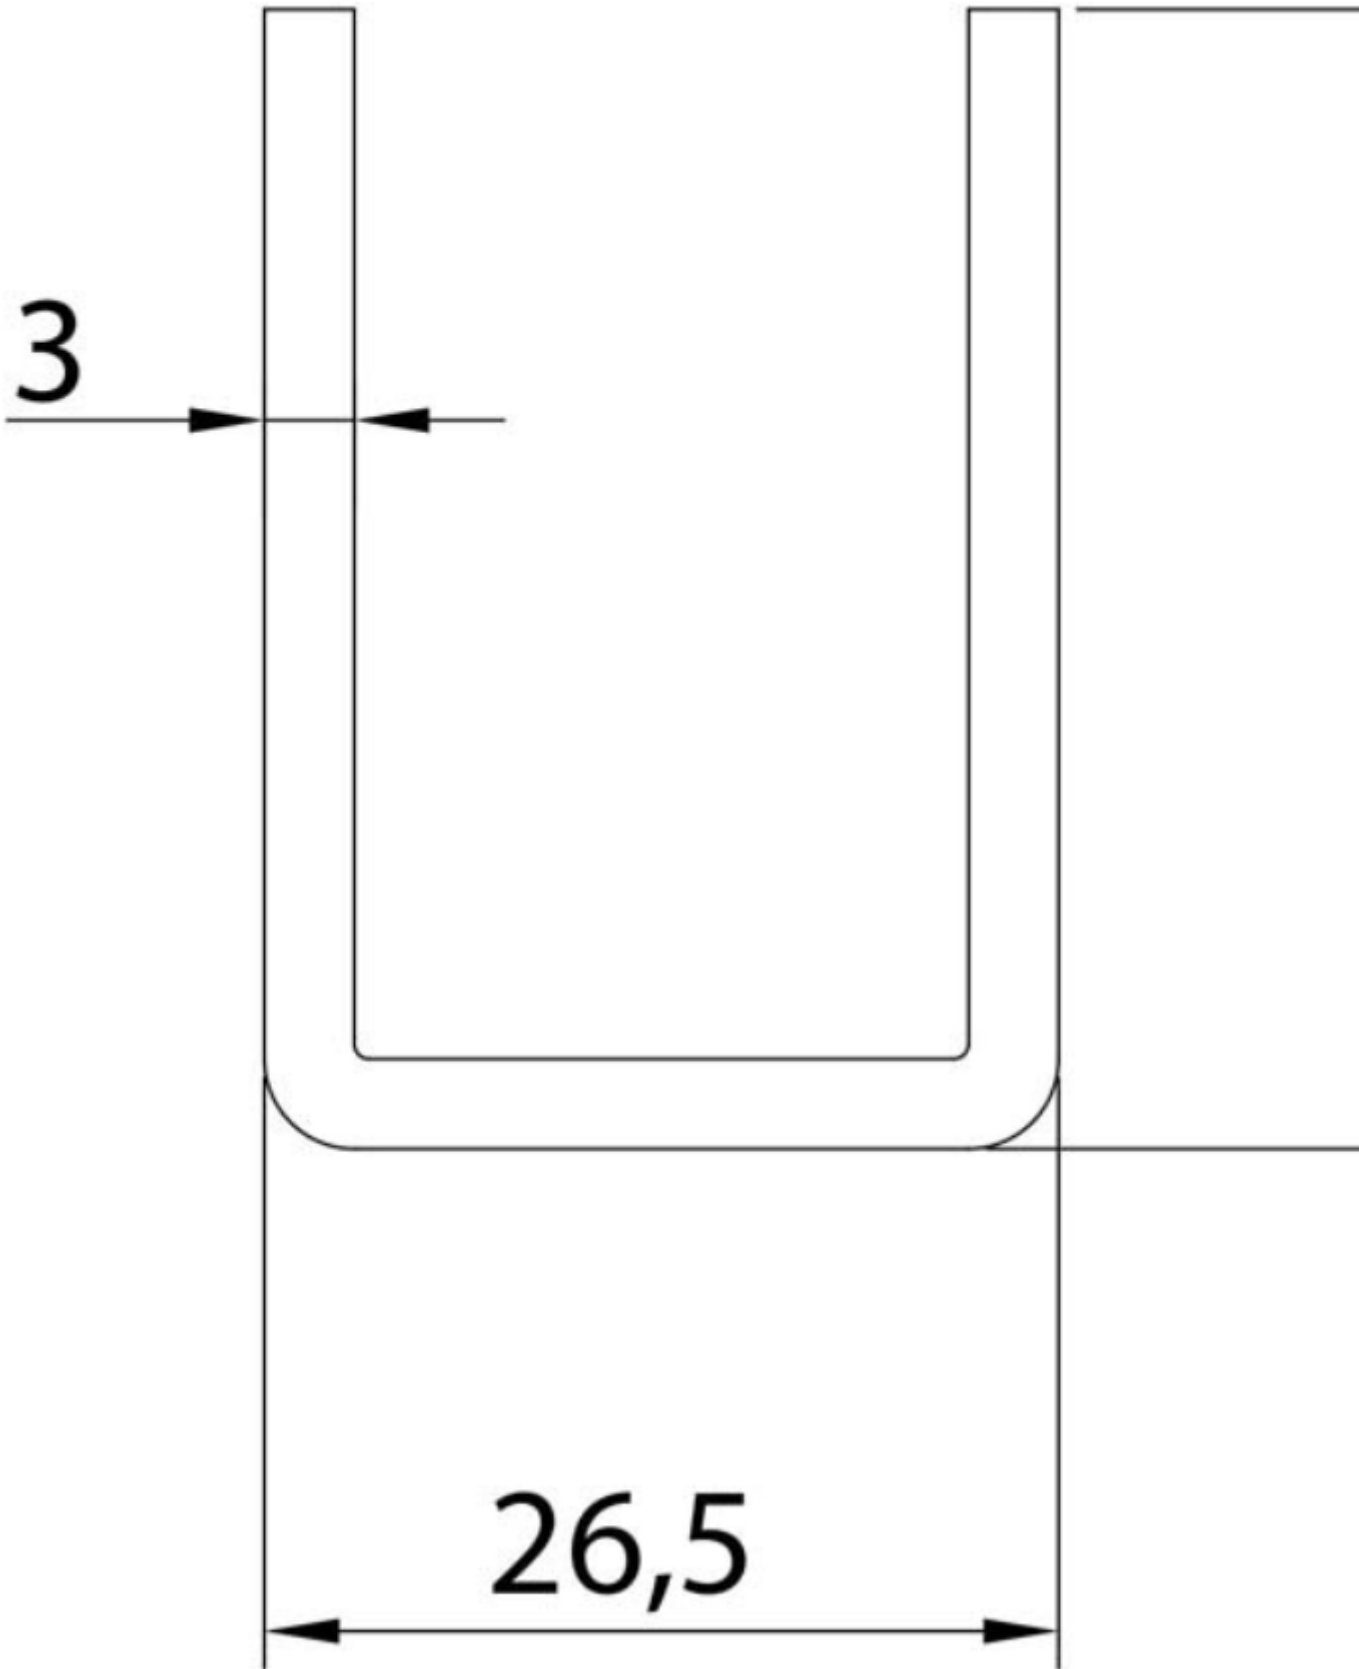

## Bottom rail U-19

We sell the **U-19** model with **stainless steel** lower rails.

Its function is based on guiding the lower part of the sliding doors.

## Technical information

Código	Ref.	Descripción	Uds. Caja
	486	RAÍL INFERIOR U-19	3