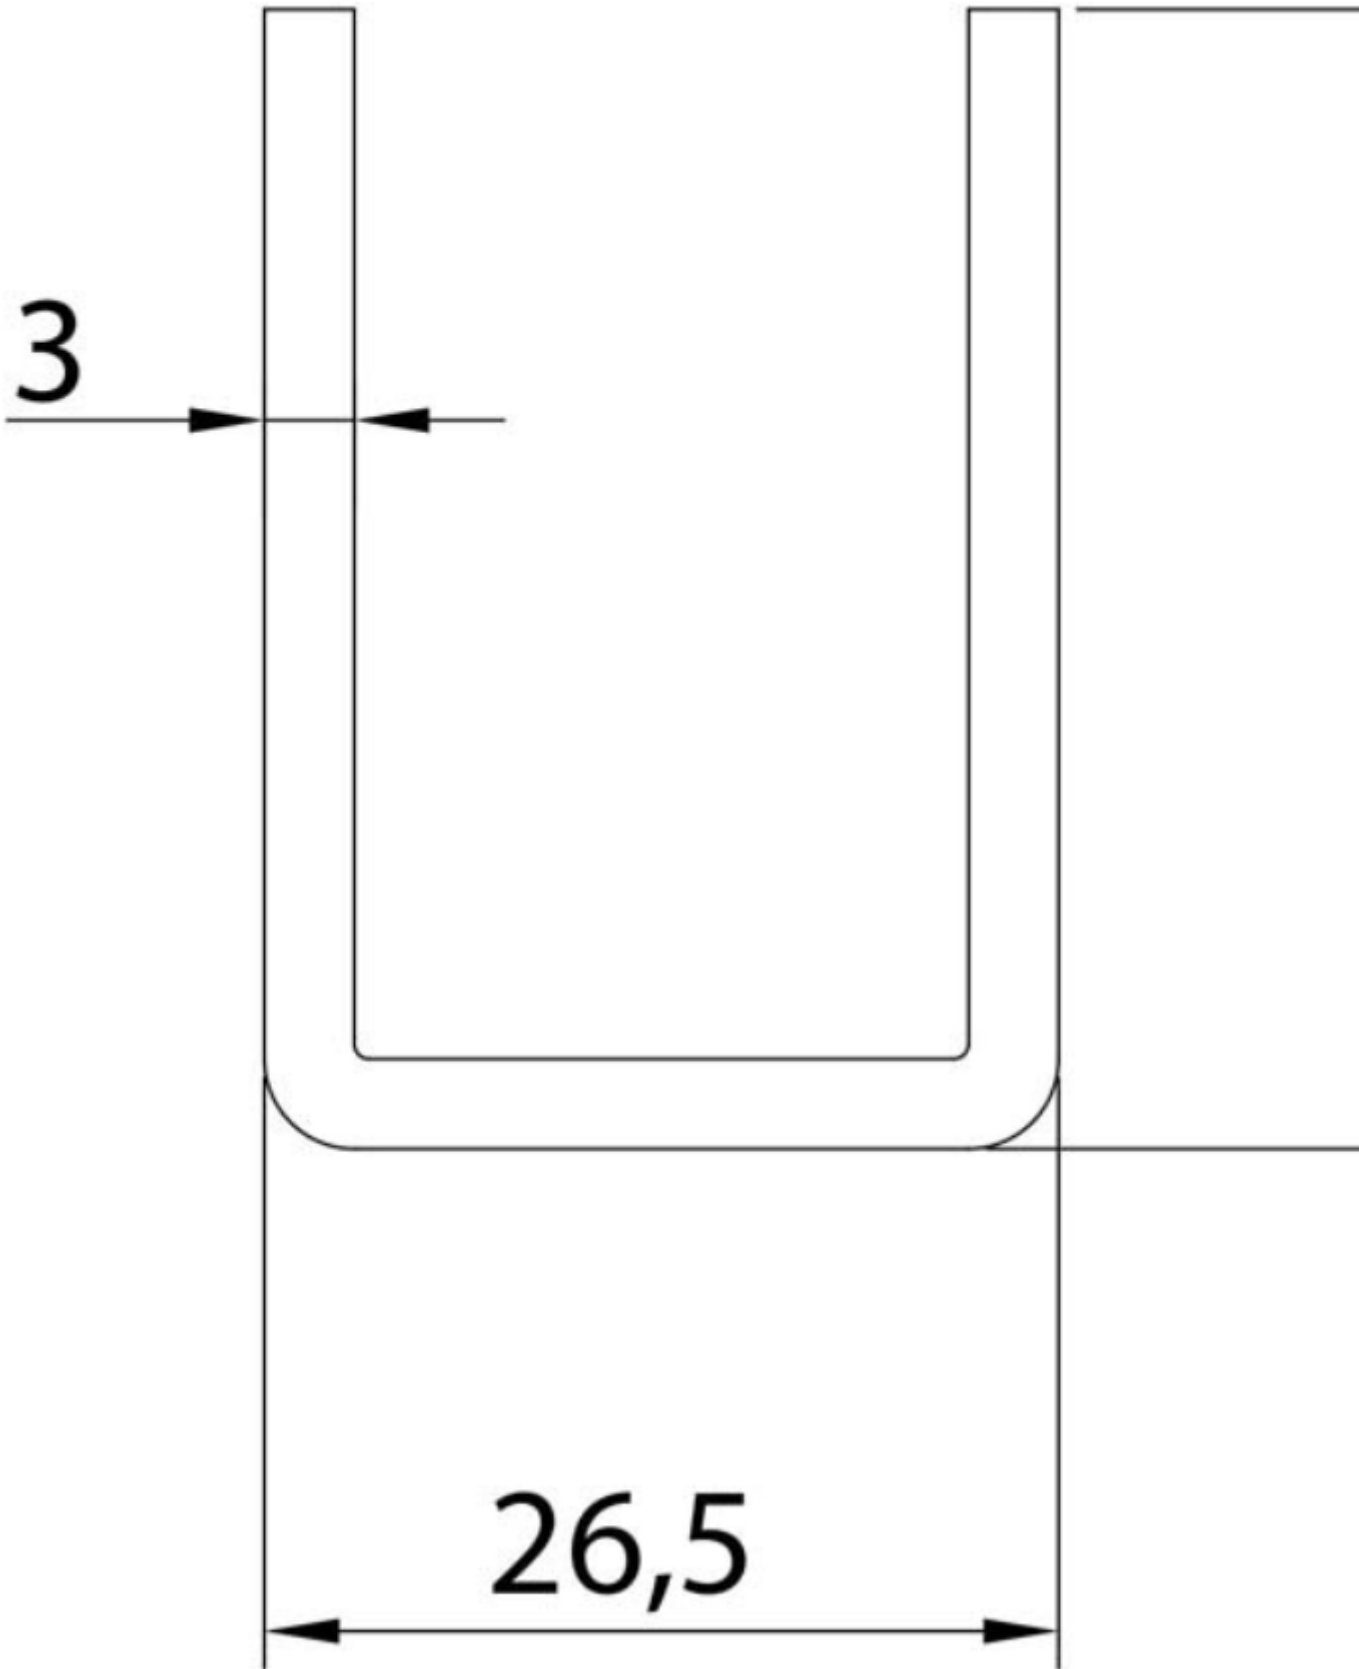

Bottom rail U-19

We sell the **U-19** model with **stainless steel** lower rails.

Its function is based on guiding the lower part of the sliding doors.

Technical information

| Código | Ref. | Descripción | Uds. Caja |
|--------|------|--------------------|-----------|
| | 486 | RAÍL INFERIOR U-19 | 3 |