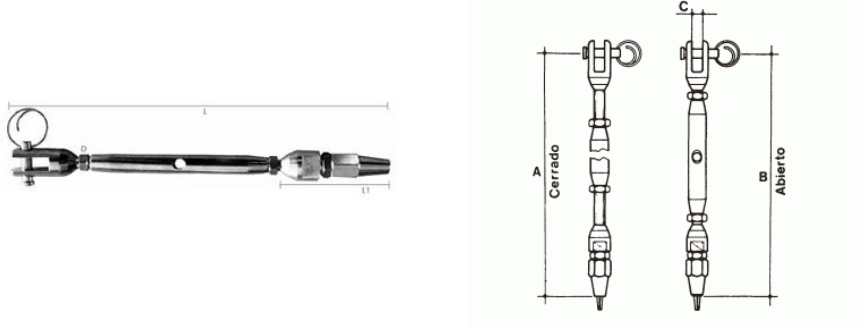

Turnbuckle with quick terminal in AISI-316 stainless steel

Made of AISI316 stainless steel. The inner cone automatically locks the cable when inserted.

Technical information

Dimensiones				
Medida	Ø Cable	A	B	C
6	3	165	220	6
8	4	185	250	8
10	5	220	295	10
12	6	290	390	12
14	7	300	410	14
16	8	350	500	16