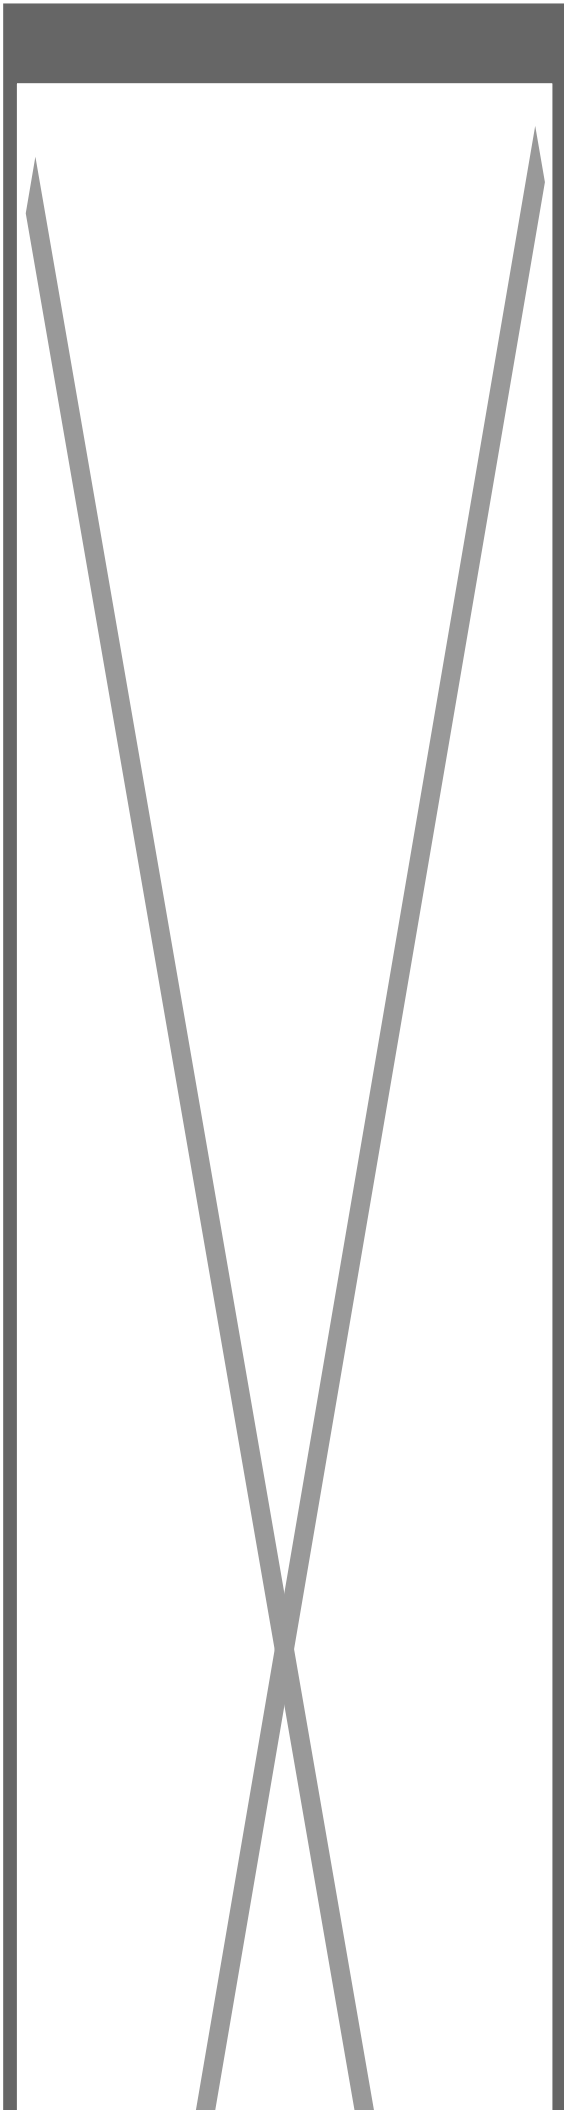

Full door handles in stainless steel

The full stainless steel door handles have a length of **1.8 to 2 m** depending on the model chosen.

Other models can be found in the attached catalogue.

Image not found or type unknown