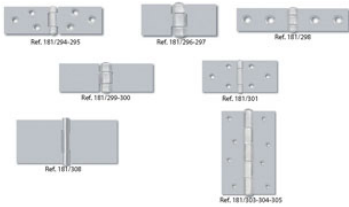

Charnière type branche avec trous et sans trous réf 181

Charnière type branche avec trous ou sans trous

Information technique

| Código | Ref./Cod. | mm Medidas | Agujeros x Ømm | Ø Tornillo |
|------------------|-----------|------------|----------------|------------|
| 1801141052080022 | 181/294 | 22x80x1.5 | 6x4.5 | 3.5x20 |
| | 181/295 | 22x60x1.5 | 6x4.5 | 3.5x20 |
| 1801141052040025 | 181/296 | 25x40x2 | - | - |
| 1801141052060025 | 181/297 | 25x60x2 | - | - |
| 180114105210020 | 181/298 | 20x100x2 | 4x6 | 5x25 |
| 180114105210030 | 181/299 | 30x100x3 | - | - |
| | 181/300 | 30x200x3 | - | - |
| 1801141052103045 | 181/301 | 43x100x2 | 6x5 | 4x20 |
| 1801141052100223 | 181/302 | 100x220x3 | - | - |
| | 181/671 | 100x140x3 | - | - |
| | 181/672 | 100x120x3 | - | - |
| | 181/673 | 100x240x3 | - | - |
| | 181/305 | 120x200x3 | 8x6 | 5x25 |
| | 181/304 | 150x180x3 | 8x6 | 5x25 |
| | 181/303 | 150x150x3 | 8x6 | 5x25 |

| | | | | |
|--|---------|-----------|-----|------|
| | 181/556 | 150x120x3 | 8x6 | 5x25 |
| | 181/557 | 150x100x3 | 8x6 | 5x25 |
| | 181/558 | 150x90x3 | 8x6 | 5x25 |
| | 181/559 | 150x80x3 | 8x6 | 5x25 |