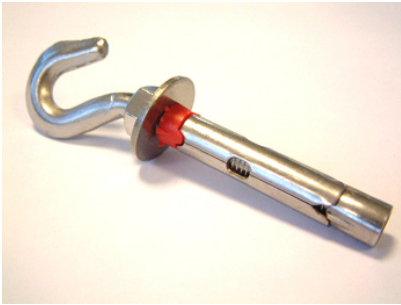

## Reido studs with stainless steel hook

Reido tacos with stainless steel hook.

### Technical information

Código	Ref.	Broca mm.	Profun. Taladro	Rosca met.	Cant. Caja
180115006045CG	8C	Ø 8	45	M6	100
180115008060CG	10C	Ø 10	60	M8	100
180115010070CG	12C	Ø 12	70	M10	50