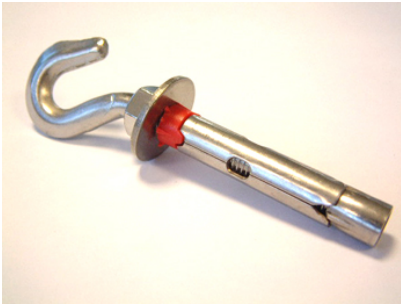

Reido studs with stainless steel hook

Reido tacos with stainless steel hook.

Technical information

Código	Ref.	Broca mm.	Profun. Taladro	Rosca met.	Cant. Caja
180115006045CG	8C	Ø 8	45	M6	100
180115008060CG	10C	Ø 10	60	M8	100
180115010070CG	12C	Ø 12	70	M10	50