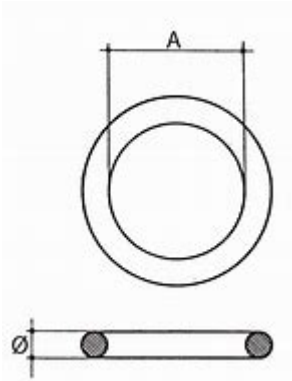

AISI-316 stainless steel welded ring

Technical information

| DIMENSIONES | | |
|-------------|----|-------|
| D | Ø | A |
| 5 | 35 | 0.015 |
| 5 | 40 | 0.02 |
| 5 | 45 | 0.02 |
| 6 | 52 | 0.03 |
| 6 | 62 | 0.04 |
| 6 | 72 | 0.05 |
| 8 | 86 | 0.1 |
| 9 | 98 | 0.11 |