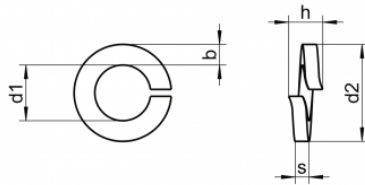

Open-shape grower washer DIN-127 B

Grower washer with shape B and bent in stainless steel. DIN-127B

Stainless steel grades A, A-2, A-4 and others upon request.

| AISI | A | DIN EN | DESIGNACION
 | 304 | A2 | 1.4301 | X5CrNi 18-10
 | 316 | A4 | 1.4401 | X5CrNiMo 17-12-2

[Access to the catalog](#)

Technical information

d1	Métrica	d2	s
2.1	M2	4.4	0.5
2.6	M2,5	5.1	0.6
3.1	M3	6.2	0.8
3.6	M3,5	6.7	0.8
4.1	M4	7.6	0.9
5.1	M5	9.2	1.2
6.1	M6	11.8	1.6
8.1	M8	14.8	2
10.2	M10	18.1	2.2
12.2	M12	21.1	2.5
14.2	M14	24.1	3
16.2	M16	27.4	3.5
18.2	M18	29.4	3.5
20.2	M20	33.6	4
22.5	M22	35.9	4
24.5	M24	40	5
27.5	M27	43	5