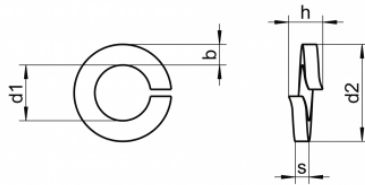

Open-shape grower washer DIN-127 B

Grower washer with shape B and bent in stainless steel. DIN-127B

Stainless steel grades A, A-2, A-4 and others upon request.

| AISI | A | DIN EN | DESIGNACION
 | 304 | A2 | 1.4301 | X5CrNi 18-10
 | 316 | A4 | 1.4401 | X5CrNiMo 17-12-2

[Access to the catalog](#)

Technical information

| d1 | Métrica | d2 | s |
|------|---------|------|-----|
| 2.1 | M2 | 4.4 | 0.5 |
| 2.6 | M2,5 | 5.1 | 0.6 |
| 3.1 | M3 | 6.2 | 0.8 |
| 3.6 | M3,5 | 6.7 | 0.8 |
| 4.1 | M4 | 7.6 | 0.9 |
| 5.1 | M5 | 9.2 | 1.2 |
| 6.1 | M6 | 11.8 | 1.6 |
| 8.1 | M8 | 14.8 | 2 |
| 10.2 | M10 | 18.1 | 2.2 |
| 12.2 | M12 | 21.1 | 2.5 |
| 14.2 | M14 | 24.1 | 3 |
| 16.2 | M16 | 27.4 | 3.5 |
| 18.2 | M18 | 29.4 | 3.5 |
| 20.2 | M20 | 33.6 | 4 |
| 22.5 | M22 | 35.9 | 4 |
| 24.5 | M24 | 40 | 5 |
| 27.5 | M27 | 43 | 5 |