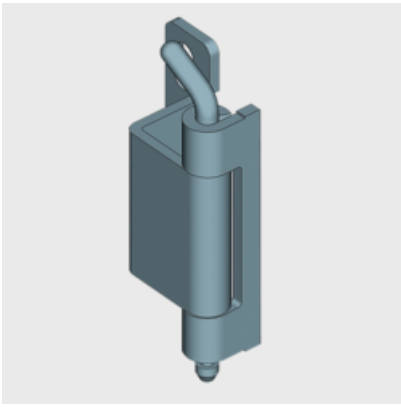

Invisible weld/screwable stainless steel hinge Program 1032, 1069

Stainless steel hinge

PROGRAM 1032,1069

[PDF catalog access](#)

Technical information

Bisagra 1.4301			
	1032-U2	1031-U2	
Bisagra 1.4301			
Atornillable	1069-U4	soldable	1069-U3