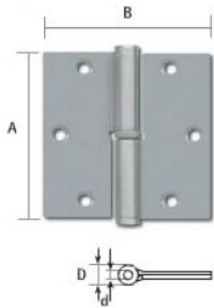

## Removable hinges ref 139

Removable, removable stainless steel hinges.

### Technical information

Ref./Cod.	mm Medidas / AxBxC	d	D	Agujeros x Ømm	Ø Tornillo
139/2319	75x75x2.5	7	13	6x6	4.5x25
139/191	80x82x2.5	7	13	6x6	4.5x25
139/192	90x65x2.5	7	13	6x6	4.5x25
139/193	100x82x2.5	7	13	6x6	4.5x25
139/840	120x86x3	8	14	8x6	4.5x25