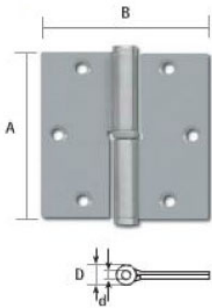

## Removable hinges ref 139

Removable, removable stainless steel hinges.

### Technical information

Ref./Cod.	mm Medidas / AxBxC	d	D	Agujeros x Ømm	Ø Tornillo
139/2319	75x75x2.5	7	13	6x6	4.5x25
139/191	80x82x2.5	7	13	6x6	4.5x25
139/192	90x65x2.5	7	13	6x6	4.5x25
139/193	100x82x2.5	7	13	6x6	4.5x25
139/840	120x86x3	8	14	8x6	4.5x25