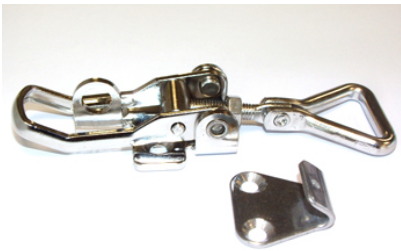

Stainless Steel Adjustable closure

Adjustable stainless steel closure

Technical information

Código	Medidas				
	A	B	C	D	E
44310121011	66-75	26	17	21	21
44310121012	115-125	40	22	30	29
	160-180	60	27	35	39