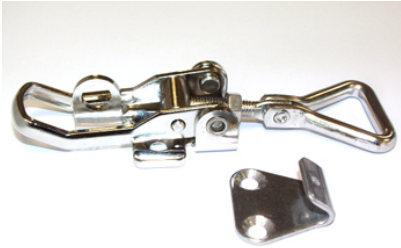

Stainless Steel Adjustable closure

Adjustable stainless steel closure

Technical information

Código	Medidas				
	A	B	C	D	E
44310121011	66-75	26	17	21	21
44310121012	115-125	40	22	30	29
	160-180	60	27	35	39