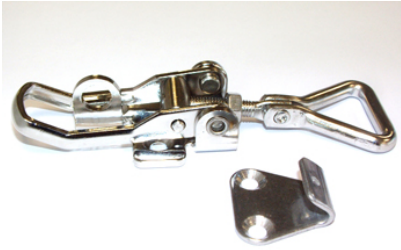

## Stainless Steel Adjustable closure

Adjustable stainless steel closure

### Technical information

Código	Medidas				
	A	B	C	D	E
44310121011	66-75	26	17	21	21
44310121012	115-125	40	22	30	29
	160-180	60	27	35	39