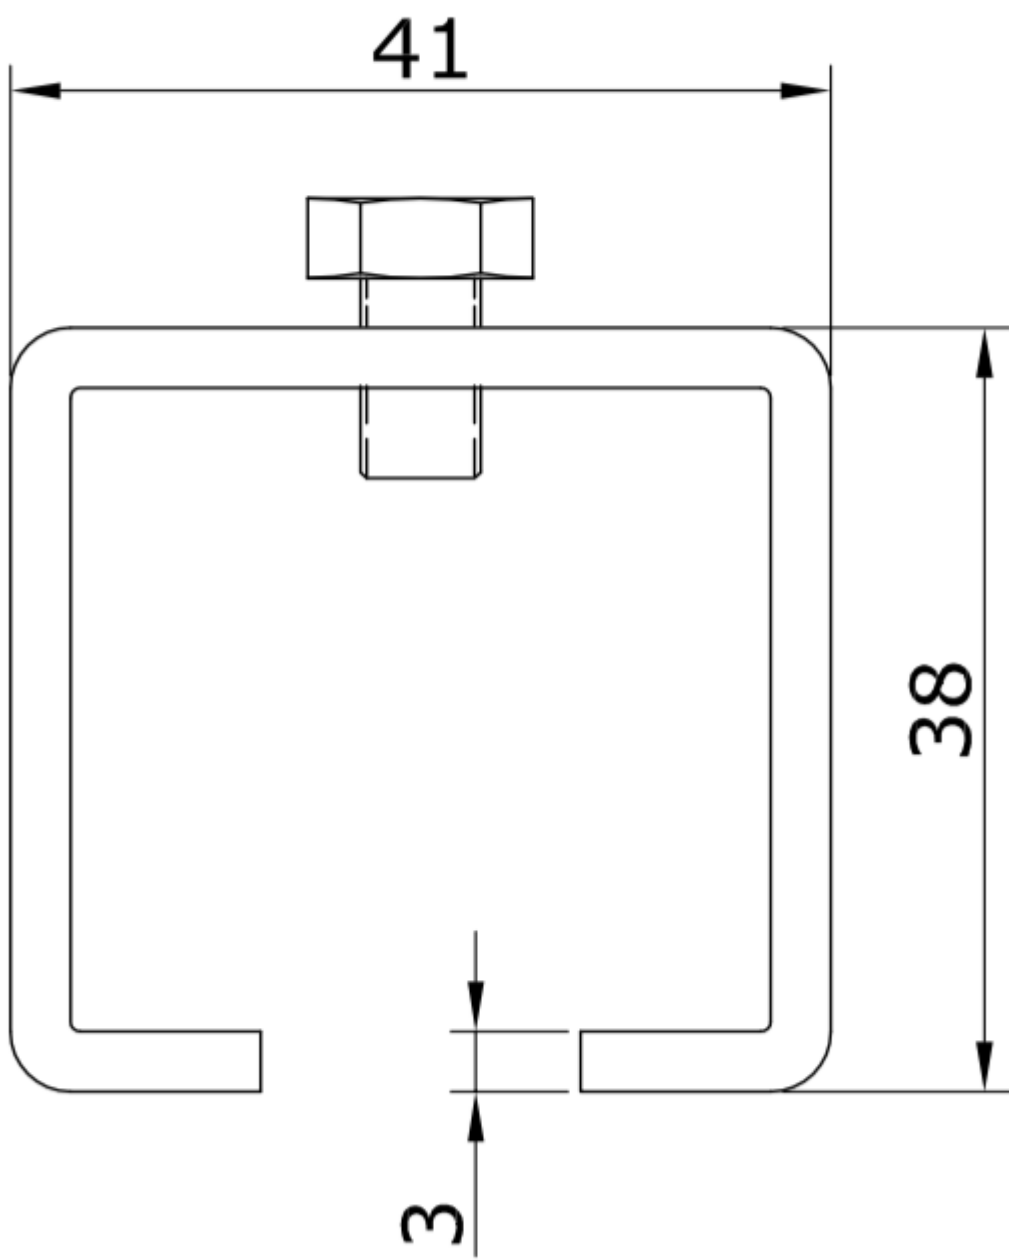

Joint for rail

Splices for stainless steel rails.

In this category of products we find three different models; the splice for **U-30, U-40 and U-60** rail.

• Splice for U-30 rail

Image not found or type unknown

· Splice for U-40 rail

Image not found or type unknown

Image not found or type unknown

• Splice for U-60 rail

Image not found or type unknown

Image not found or type unknown

Technical information

Código	Ref.	Descripción	Uds. Caja
	47311	EMPALME PARA RAÍL INOX U-30	4m
	47811	EMPALME PARA RAÍL INOX U-40	3m
	47911	EMPALME PARA RAÍL INOX U-60	2m