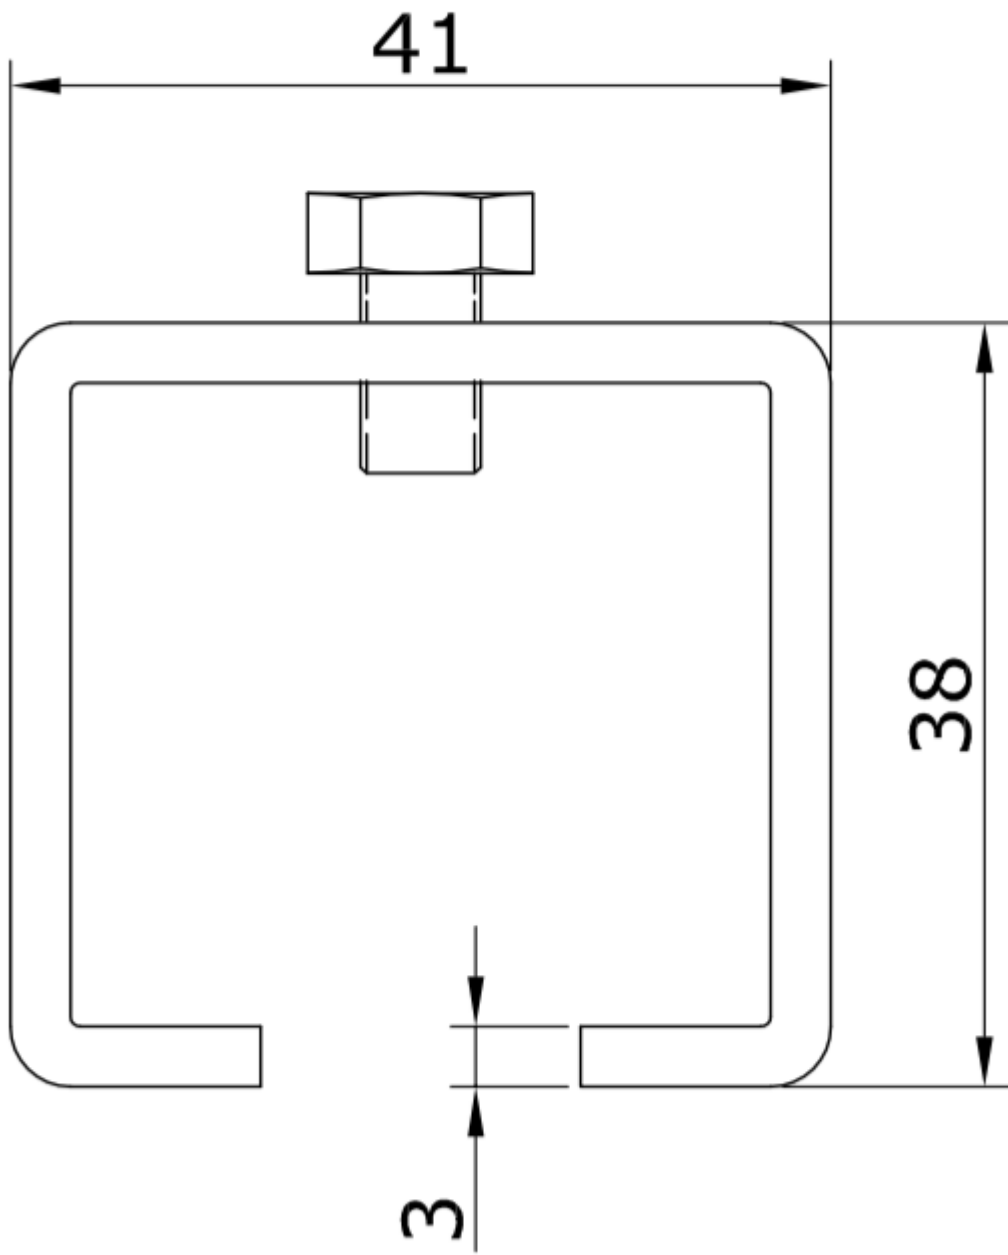

Joint for rail

Splices for stainless steel rails.

In this category of products we find three different models; the splice for **U-30**, **U-40** and **U-60** rail.

• Splice for U-30 rail

Image not found or type unknown

· Splice for U-40 rail

Image not found or type unknown

Image not found or type unknown

• Splice for U-60 rail

Image not found or type unknown

Image not found or type unknown

Technical information

Código	Ref.	Descripción	Uds. Caja
	47311	EMPALME PARA RAÍL INOX U-30	4m
	47811	EMPALME PARA RAÍL INOX U-40	3m
	47911	EMPALME PARA RAÍL INOX U-60	2m