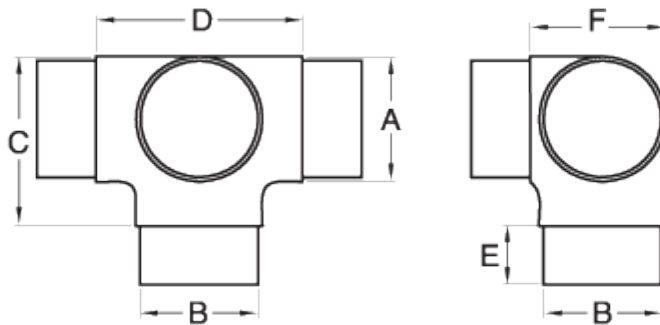

CT 204 four-outlet square

FOUR OUTPUTS SQUAD

Material: Cast stainless steel.

Quality: AISI 316.

Finish: Gloss (see satin finish).

Description: Four-output square connector with threads at the ends that ensure a perfect fit for definitive fixation using adhesive (LOCTITE 638 recommended).

Technical information

Código	Descripción	A	B	C	D
1803184CT20443	CONECTOR CRUZ ESCUADRA 316 CT-204 43	43	40	57	70
1803184CT20450	CONECTOR CRUZ ESCUADRA 316 CT-204 50,8	50.8	47.8	60	69