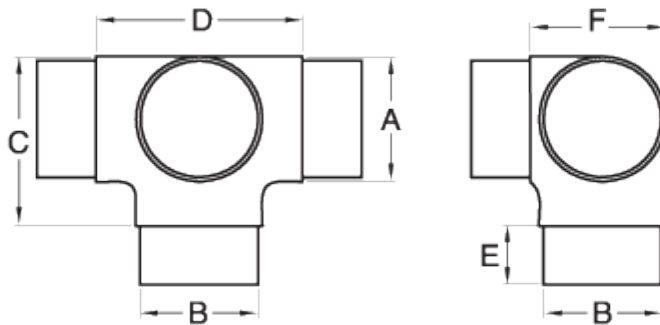

CT 204 four-outlet square

FOUR OUTPUTS SQUAD

Material: Cast stainless steel.

Quality: AISI 316.

Finish: Gloss (see satin finish).

Description: Four-output square connector with threads at the ends that ensure a perfect fit for definitive fixation using adhesive (LOCTITE 638 recommended).

Technical information

| Código | Descripción | A | B | C | D |
|----------------|--|------|------|----|----|
| 1803184CT20443 | CONECTOR CRUZ ESCUADRA 316 CT-204 43 | 43 | 40 | 57 | 70 |
| 1803184CT20450 | CONECTOR CRUZ ESCUADRA 316 CT-204 50,8 | 50.8 | 47.8 | 60 | 69 |