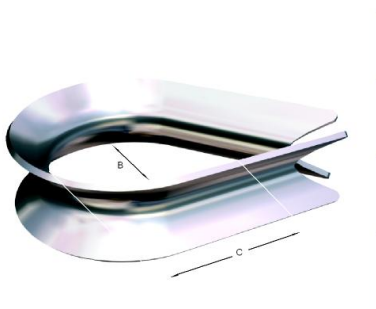

Heart thimble in AISI-316 stainless steel

Image not found or type unknown

Technical information

| Dimensiones | | | | |
|-------------|-------|----|----|-----|
| Ø cable mm | Ø | B | A | E |
| 2 | 2 | 7 | 10 | 0.7 |
| 2.5 | 2.5 | 8 | 14 | 0.7 |
| 3 | 3 | 9 | 15 | 1 |
| 4 | 4 | 11 | 18 | 1 |
| 5 | 5 | 14 | 20 | 1.2 |
| 6 | 6 | 15 | 23 | 1.2 |
| 8 | 8 | 18 | 29 | 1.5 |
| 10 | 10 | 24 | 37 | 1.5 |
| 12 | 12 | 29 | 50 | 1.5 |
| 14 | 14 | 33 | 54 | 2 |
| 16 | 16 | 37 | 64 | 2 |
| 18 | 18 | 40 | 70 | 2.5 |
| 20 | 20 | 45 | 75 | 2.5 |
| 22-24 | 22-24 | 48 | 79 | 2.5 |
| | | | | |