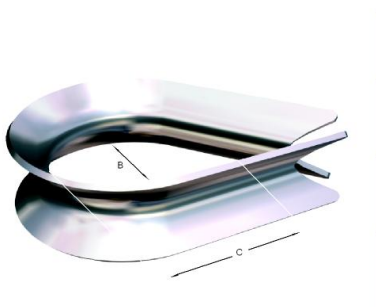

Heart thimble in AISI-316 stainless steel

Image not found or type unknown

Technical information

Dimensiones				
Ø cable mm	Ø	B	A	E
2	2	7	10	0.7
2.5	2.5	8	14	0.7
3	3	9	15	1
4	4	11	18	1
5	5	14	20	1.2
6	6	15	23	1.2
8	8	18	29	1.5
10	10	24	37	1.5
12	12	29	50	1.5
14	14	33	54	2
16	16	37	64	2
18	18	40	70	2.5
20	20	45	75	2.5
22-24	22-24	48	79	2.5