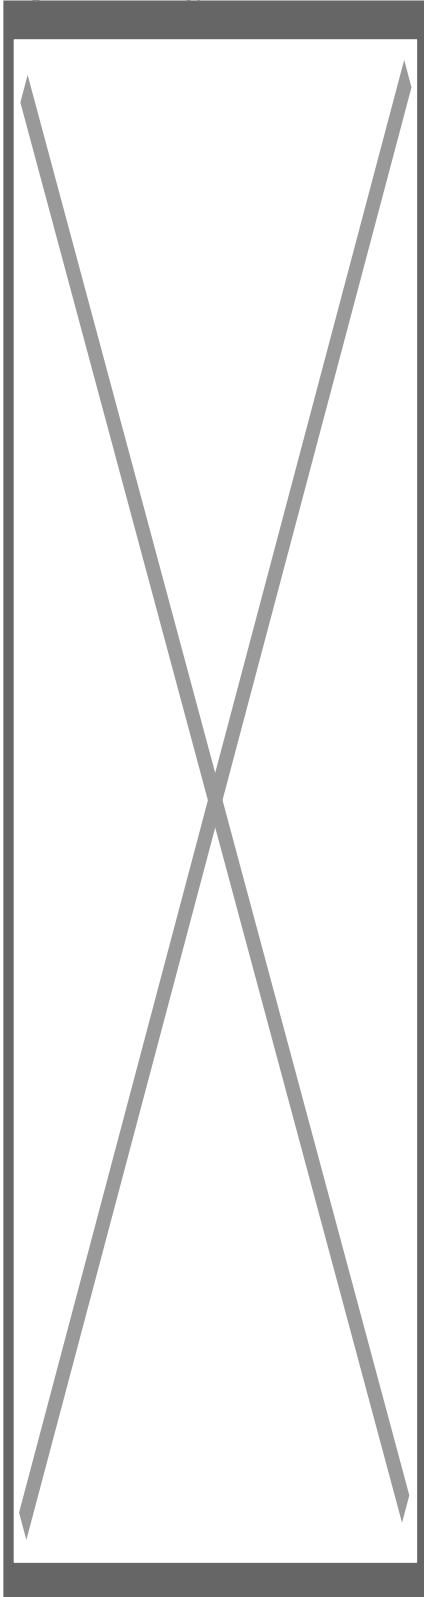

## Bottom guide U-19

The **U-19** lower guide, in the same way as the end weld and central weld model, is sold in **stainless steel**.

Its basic function is to slide on the lower rails of sliding doors.

### Technical information

Código	Ref.	Descripción	Uds. Caja
	791	GUIADOR INFERIOR INOX U-19	8