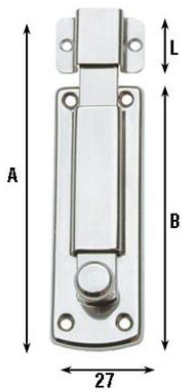

Hinge pin with stainless steel light plane

Pin with light flat hinge in AISI 304 stainless steel

Image not found or type unknown

Código	Dimensiones	A	B	L	nº taladros	Ø taladros	peso
18011301006	8	85	67	18	6	3	40
18011301007	10	100	82	18	6	3	50