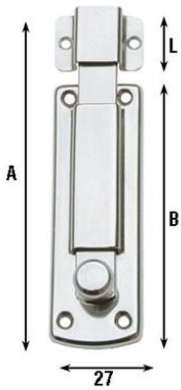

Hinge pin with stainless steel light plane

Pin with light flat hinge in AISI 304 stainless steel

Image not found or type unknown

| Código | Dimensiones | A | B | L | nº taladros | Ø taladros | peso |
|---------------|--------------------|----------|----------|----------|--------------------|-------------------|-------------|
| 18011301006 | 8 | 85 | 67 | 18 | 6 | 3 | 40 |
| 18011301007 | 10 | 100 | 82 | 18 | 6 | 3 | 50 |