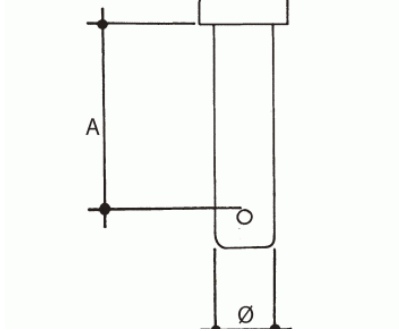

Hinge with locking ring

Hinge with locking ring

Technical information

Dimensiones		
Medida	Ø	A
5	3.5	15
6	4.8	16
8	5.8	21
10	7.8	27
12	7.8	27
14	9.8	33
16	10.8	36
20	14	43