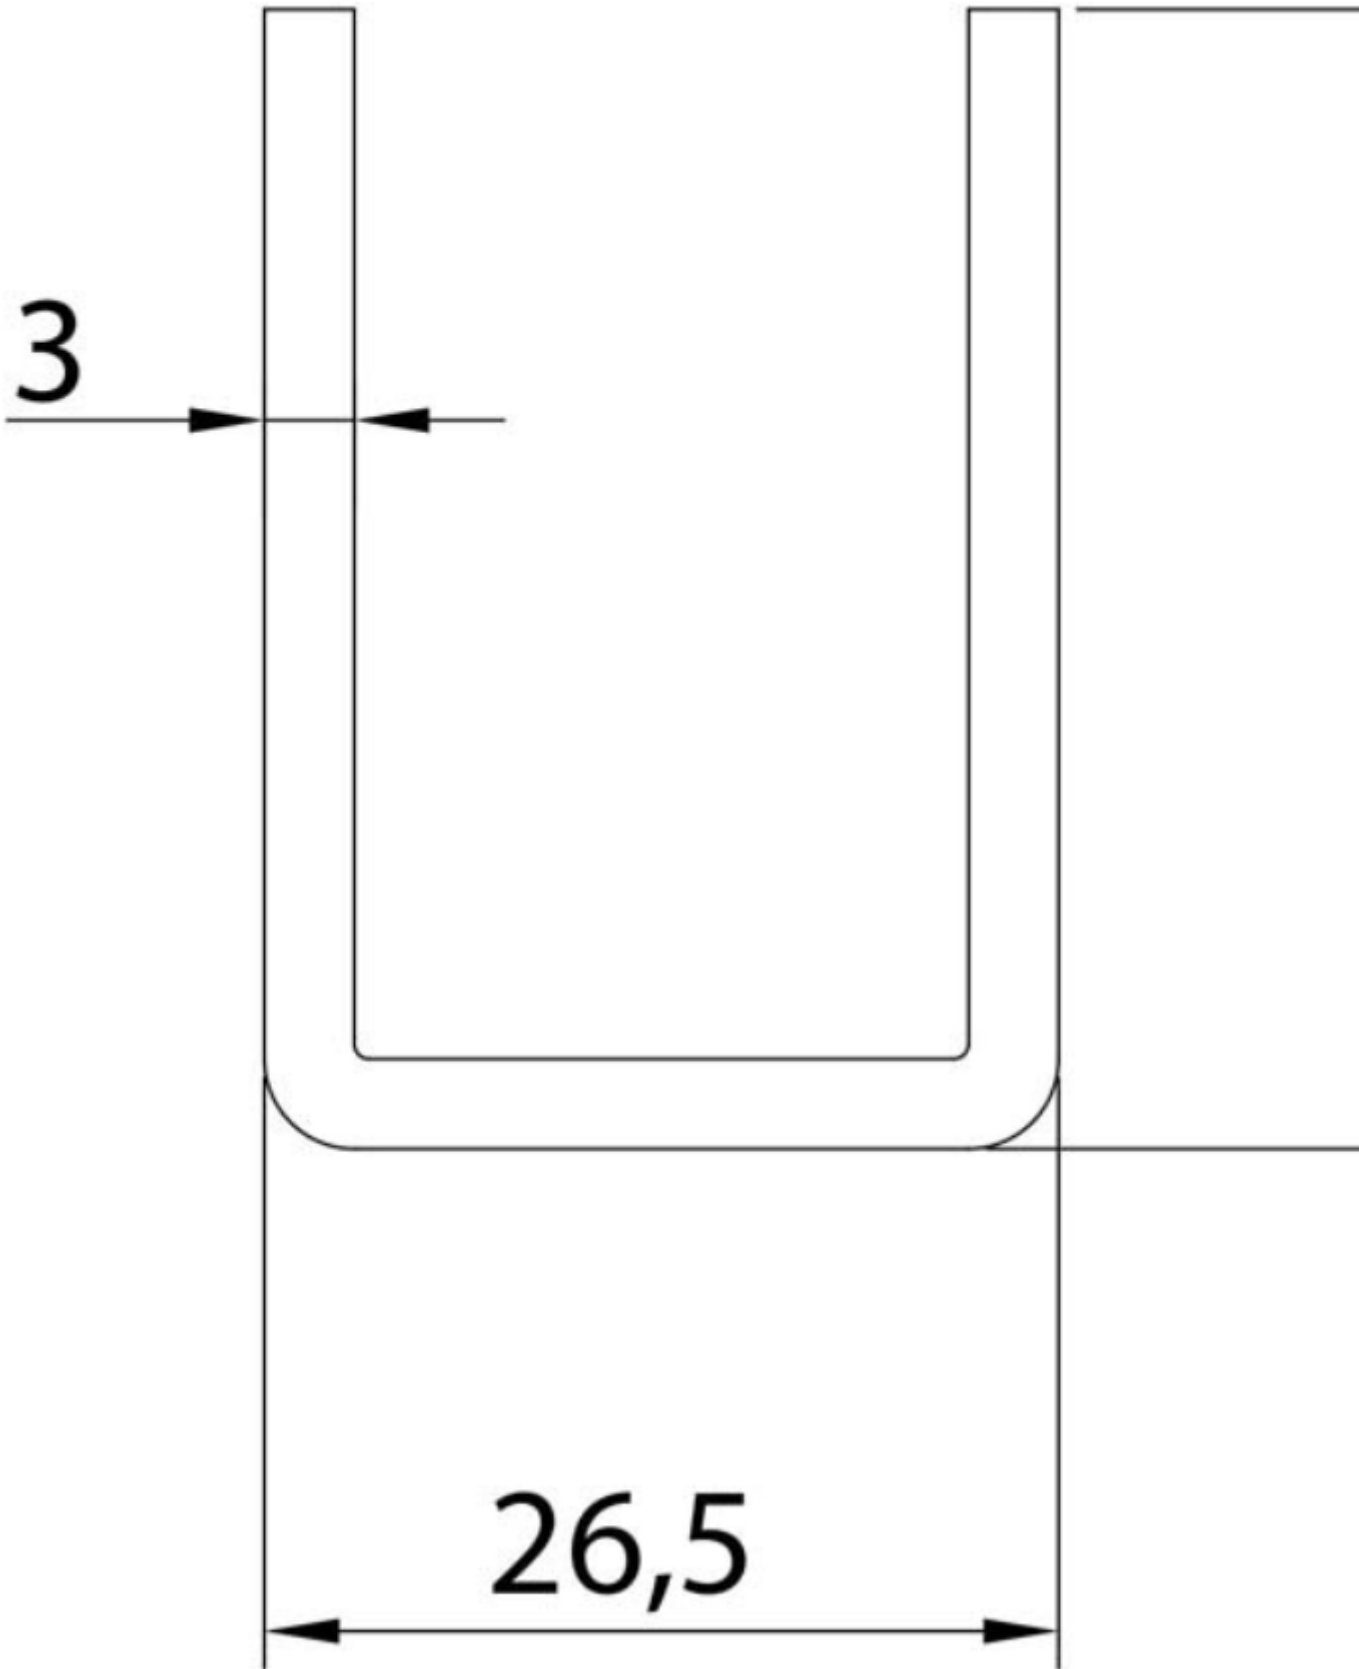

Bottom rail U-19

We sell the **U-19** model with **stainless steel** lower rails.

Its function is based on guiding the lower part of the sliding doors.

Technical information

Código	Ref.	Descripción	Uds. Caja
	486	RAÍL INFERIOR U-19	3