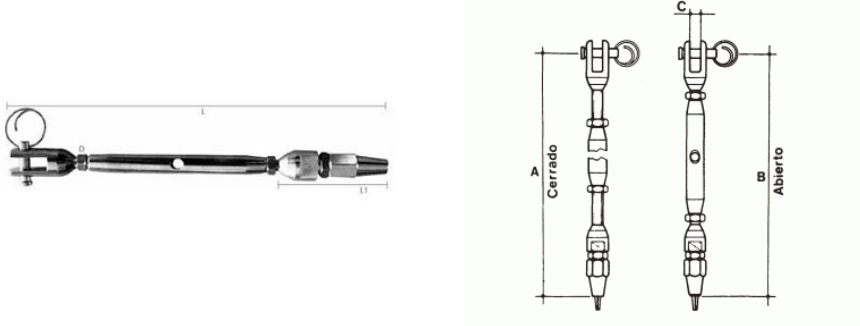

Turnbuckle with quick terminal in AISI-316 stainless steel

Made of AISI316 stainless steel. The inner cone automatically locks the cable when inserted.

Technical information

Dimensiones				
Medida	Ø Cable	A	B	C
6	3	165	220	6
8	4	185	250	8
10	5	220	295	10
12	6	290	390	12
14	7	300	410	14
16	8	350	500	16