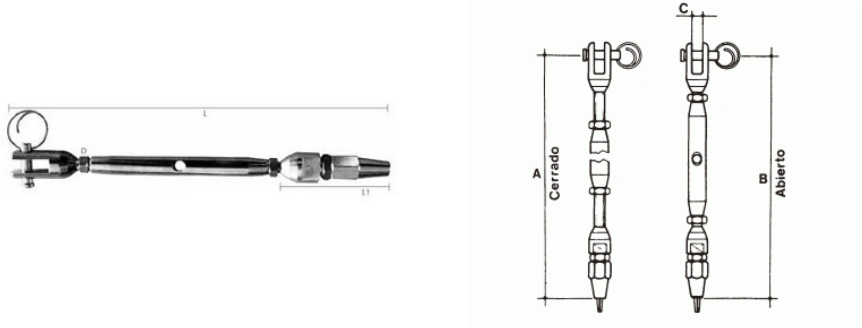

Turnbuckle with quick terminal in AISI-316 stainless steel

Made of AISI316 stainless steel. The inner cone automatically locks the cable when inserted.

Technical information

Dimensiones				
Medida	Ø Cable	A	B	C
6	3	165	220	6
8	4	185	250	8
10	5	220	295	10
12	6	290	390	12
14	7	300	410	14
16	8	350	500	16