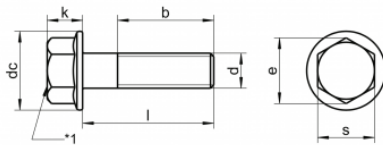

## Screw hexagonal head with washer DIN-6921

Hex head screw with stamped washer in stainless steel  
**DIN 6921 = ISO 1665.**

Stainless steel grades A, A-2, A-4 and others upon request.

| AISI | A | DIN EN | DESIGNACION  
 | 304 | A2 | 1.4301 | X5CrNi 18-10  
 | 316 | A4 | 1.4401 | X5CrNiMo 17-12-2

### Technical information

Radio Broca mm.	Longitud mm.	Rosca M
8	45 C	M6
8	60 L	M6
9	45 C	M6
9	60 L	M6
10	60 C	M8
10	80 L	M8
11	60 C	M8
11	80 L	M8
12	70 C	M10
12	100 L	M10
14	70 C	M10
14	100 L	M10
16	80 C	M12
16	110 L	M12
20	110 C	M16